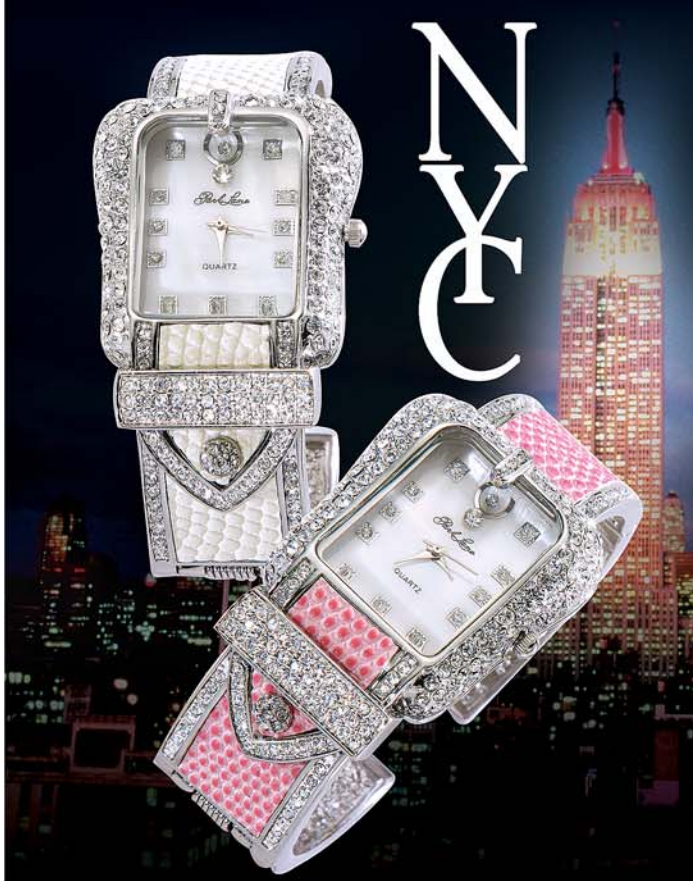

- PANACHE**
CZ's genuinos
 d. 8538 Collar 16" + 3" ext. \$66
 e. 8539 Aretes de poste \$92

b

c

d

e

PLACE
 STAMP
 HERE

TO:

From:

Limited quantities
 May edition / edicion de Mayo 2009 - Supply #0905

MAY 2009
 COLLECTION

BELLA BREEZE
Genuine abalone and glass crystals
 a. 10581 Necklace 17" + 2" ext. \$75
 b. 10583 Pierced earrings \$42
 c. 10582 Bracelet (adjustable 7"- 8") \$91

BELLA BREEZE
Abalone genuino
 a. 10581 Collar 17" + 2" ext. \$75
 b. 10583 Aretes de poste \$42
 c. 10582 Brazalette (ajustable 7"- 8") \$91

ORDER DIRECT / ORDENE DIRECTO
 1-800-358-2451
FAX ORDER TO / ENVIE POR FAX
 1-847-884-7064
 Visit us at:
www.jewelsbyparklane.com

THE ONE
Genuine CZ's
 d. 10580 Ring (sz. 6-7-8-9-10) \$55

THE ONE
CZ's genuinos
 d. 10580 Anillo (sz. 6-7-8-9-10) \$55

Model is wearing two Sharper Image pendants on Soft Suede cord, three Showgirl bracelets, Foxy pierced earrings and The One ring.